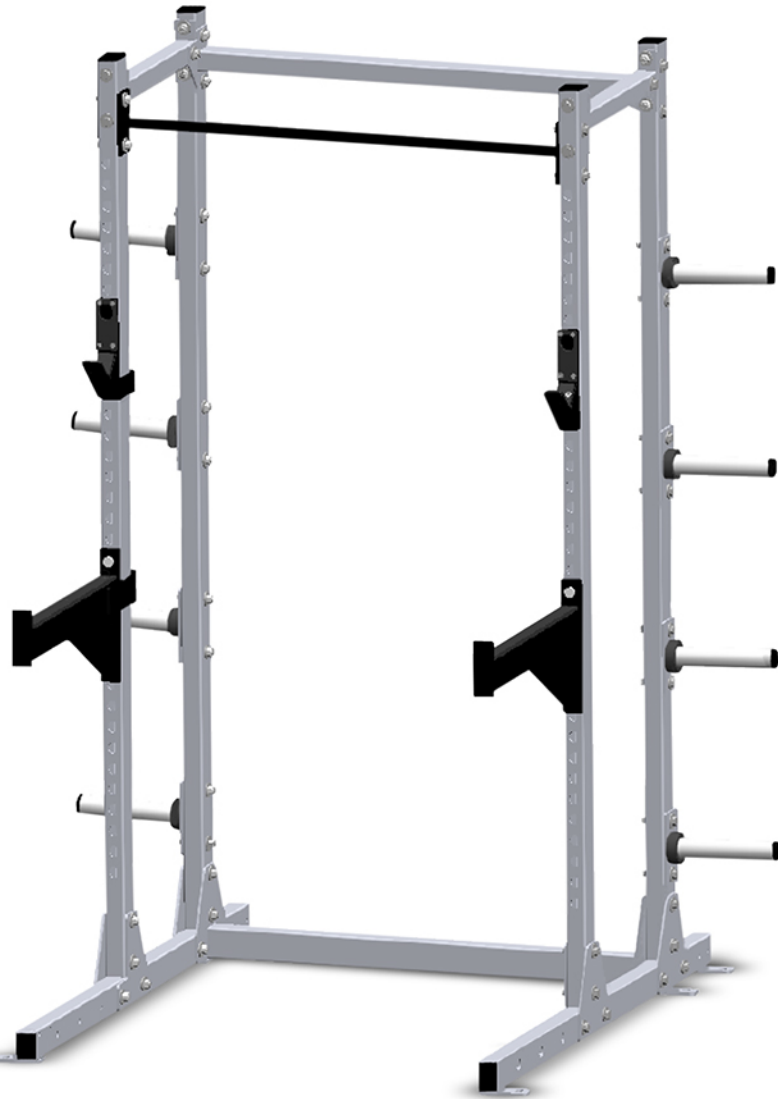

INFLIGHT FITNESS

5013 HALF RACK

*UHMW plastic pads on J-Hooks
and Spotter Arms.*

- ✓ Cushion impact.
- ✓ Protect frame powder coat.
- ✓ Protect finish on bars.
- ✓ Protect J-hooks and spotter arms

STANDARD FEATURES

- ✓ Heavy Duty commercial steel tube construction.
- ✓ 35 Height Adjustments spaced at 2 inches.
- ✓ Spotter Arms are 24" deep.
- ✓ 8 Chrome Weight Horns angled up 2" to retain plates for safety.
- ✓ Chin-up Bar at 84" height.

*Optional features coming soon.

90" H x 69" W x 59.5" D