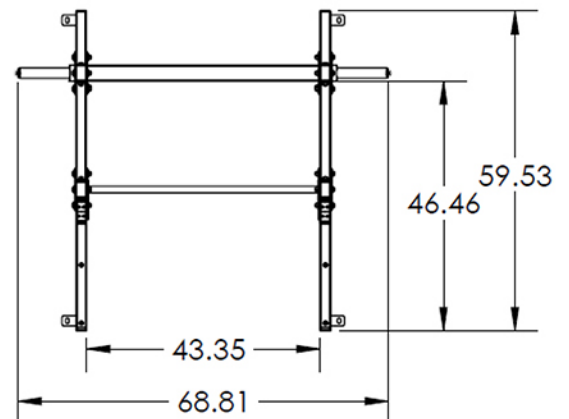

- ✓ Heavy Duty commercial steel tube construction.
- ✓ 35 Height Adjustments spaced at 2 inches.
- ✓ Spotter Arms are 24" deep.
- ✓ 8 Chrome Weight Horns angled up 2" to retain plates for safety.
- ✓ Chin-up Bar at 84" height.

*Optional features coming soon.

90" H x 69" W x 59.5" D